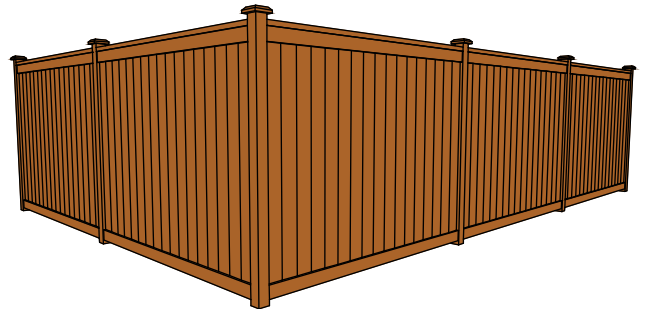

Front View

Side View

Back View

3D View

raincityfence.com
206-886-6234

Full Estate
with Post Caps